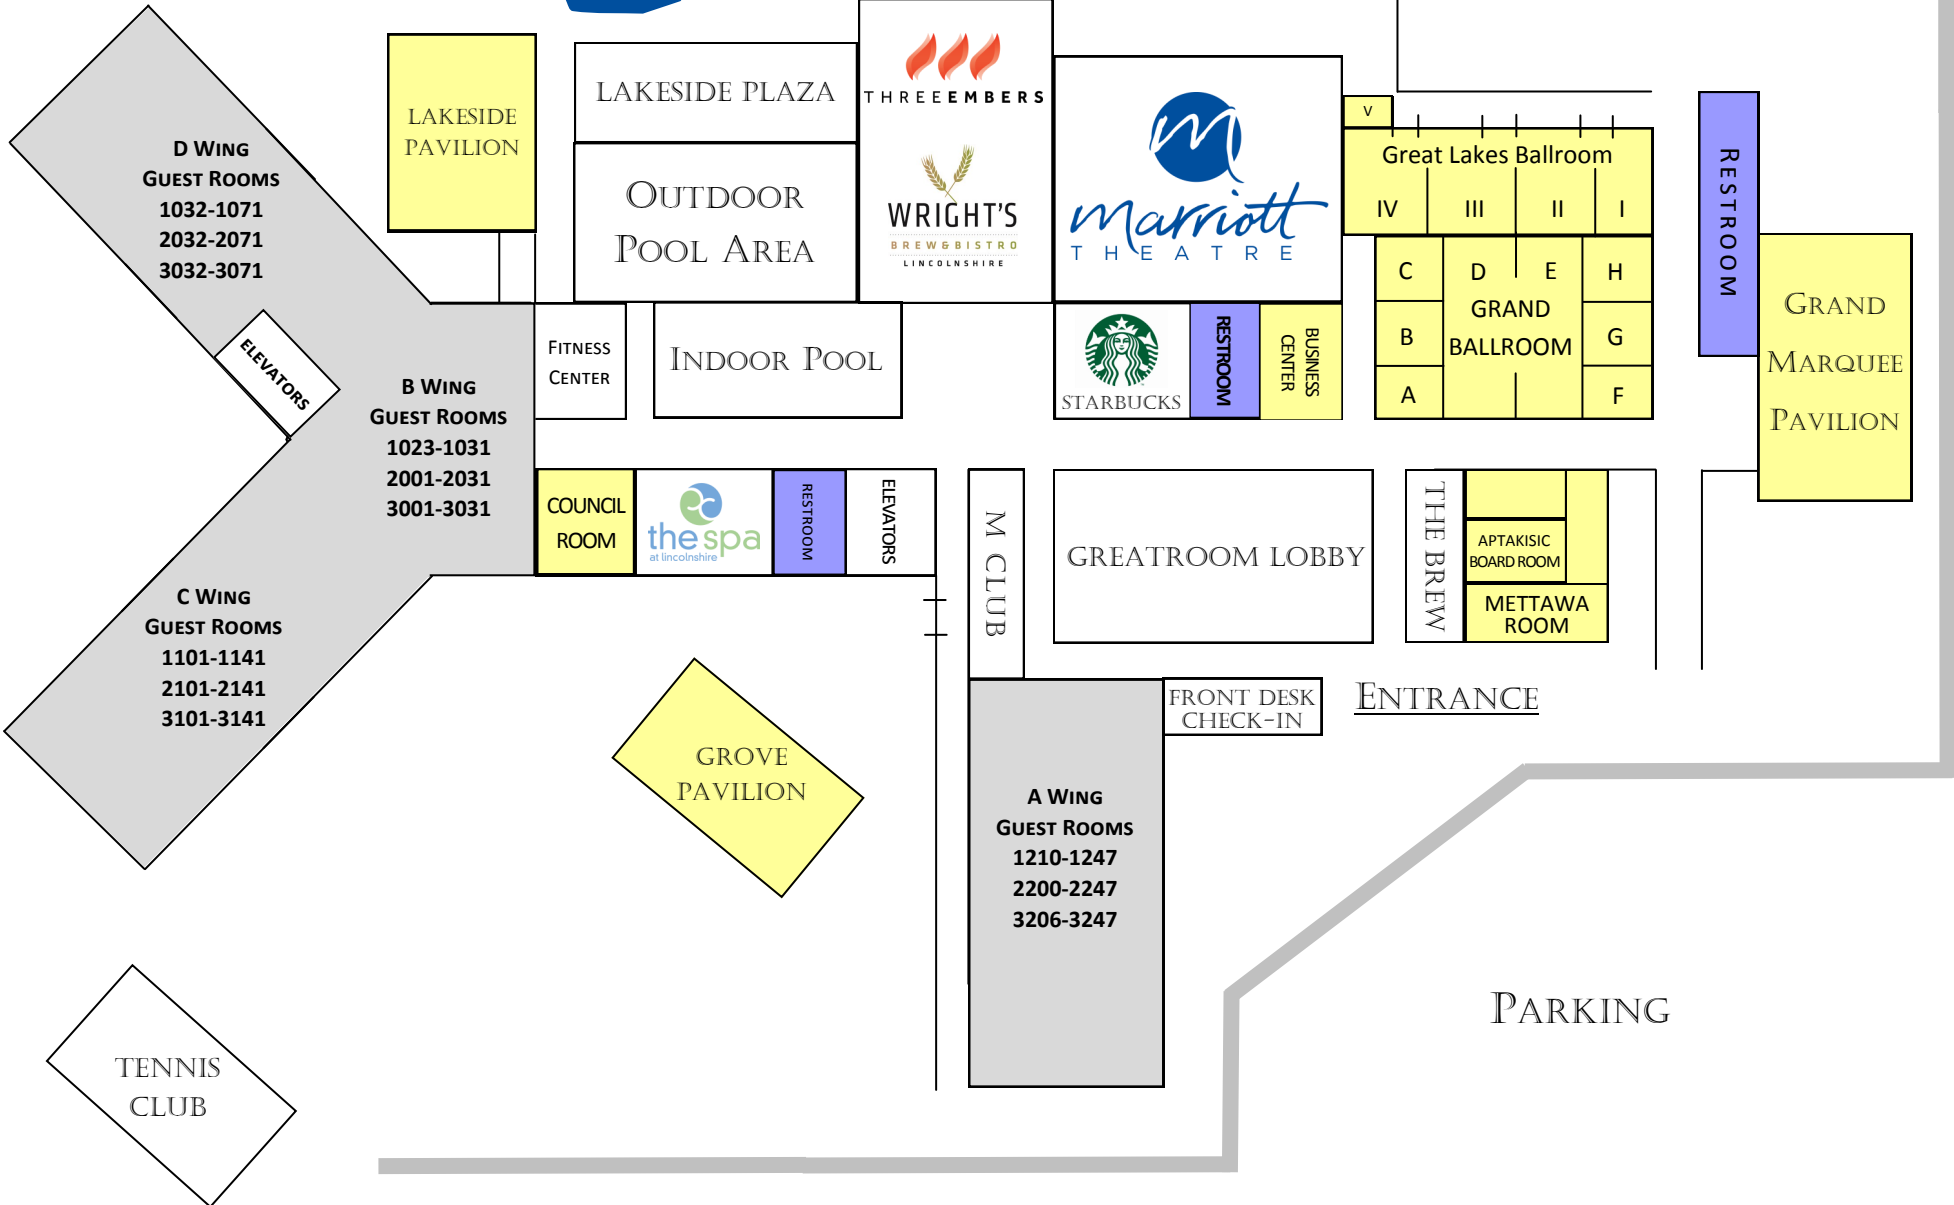

CRANE'S LANDING
GOLF CLUB

LAKE LINCOLNSHIRE

PARKING

D WING
GUEST ROOMS
1032-1071
2032-2071
3032-3071

ELEVATORS

B WING
GUEST ROOMS
1023-1031
2001-2031
3001-3031

C WING
GUEST ROOMS
1101-1141
2101-2141
3101-3141

TENNIS
CLUB

LAKESIDE
PAVILION

LAKESIDE PLAZA

OUTDOOR
POOL AREA

RESTROOM

BUSINESS
CENTER

Great Lakes Ballroom

RESTROOM

GRAND
MARQUEE
PAVILION

FITNESS
CENTER

INDOOR POOL

COUNCIL
ROOM

RESTROOM

ELEVATORS

M CLUB

GREATROOM LOBBY

THE BREW

APTAKISIC
BOARD ROOM

METTAWA
ROOM

FRONT DESK
CHECK-IN

ENTRANCE

A WING
GUEST ROOMS
1210-1247
2200-2247
3206-3247

PARKING

GROVE
PAVILION